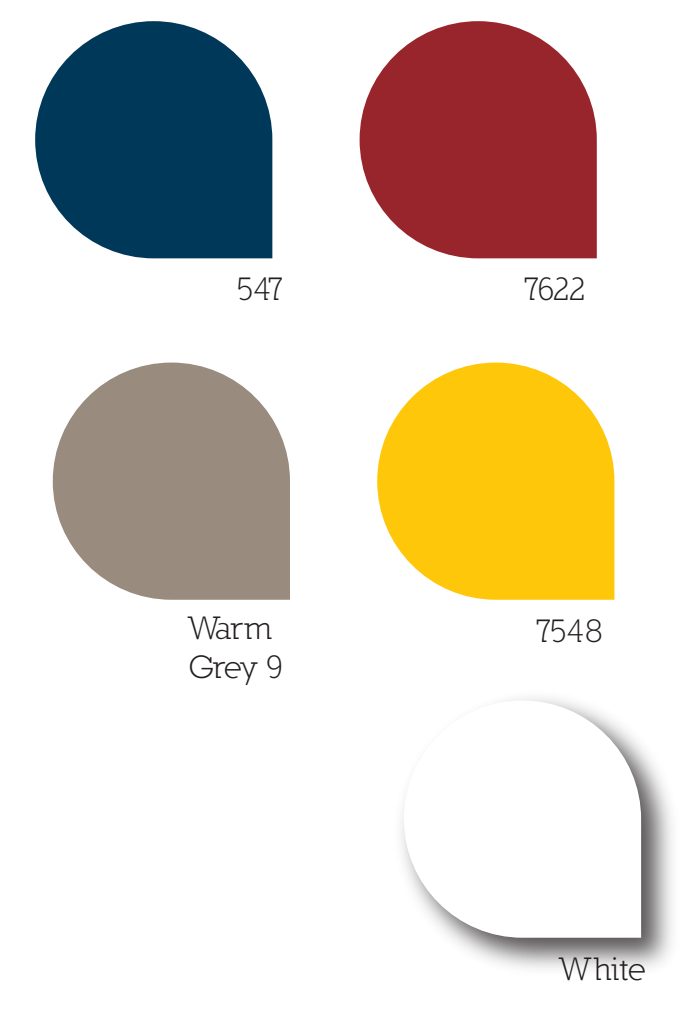

Design Range Colours

Please use this colour chart as a guide only.  
 Colour variations may occur from screen to printed materials and also between substrates and stocks.  
 Please contact Tint Design to discuss your colour requirements on 03 9724 5100.